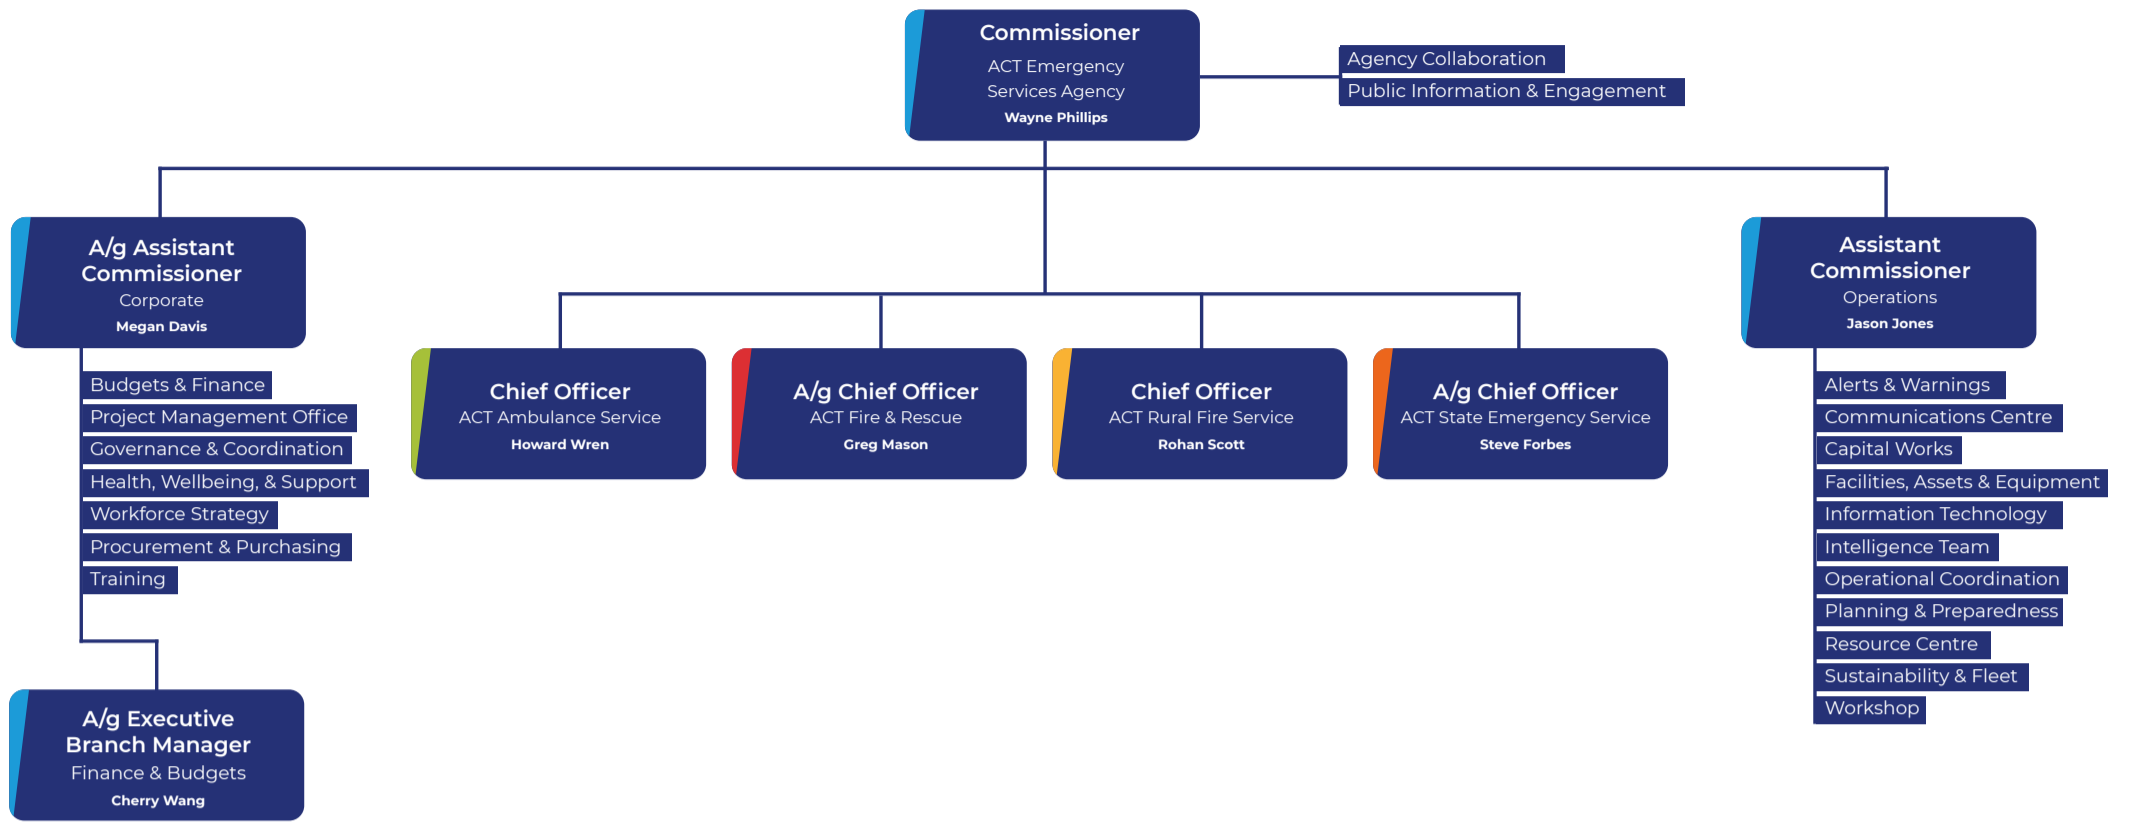

ESA Organisational Structure

As at 5 Sep 2024

ACT Ambulance Service

ACT Fire & Rescue

ACT Rural Fire Service

ACT State Emergency Service