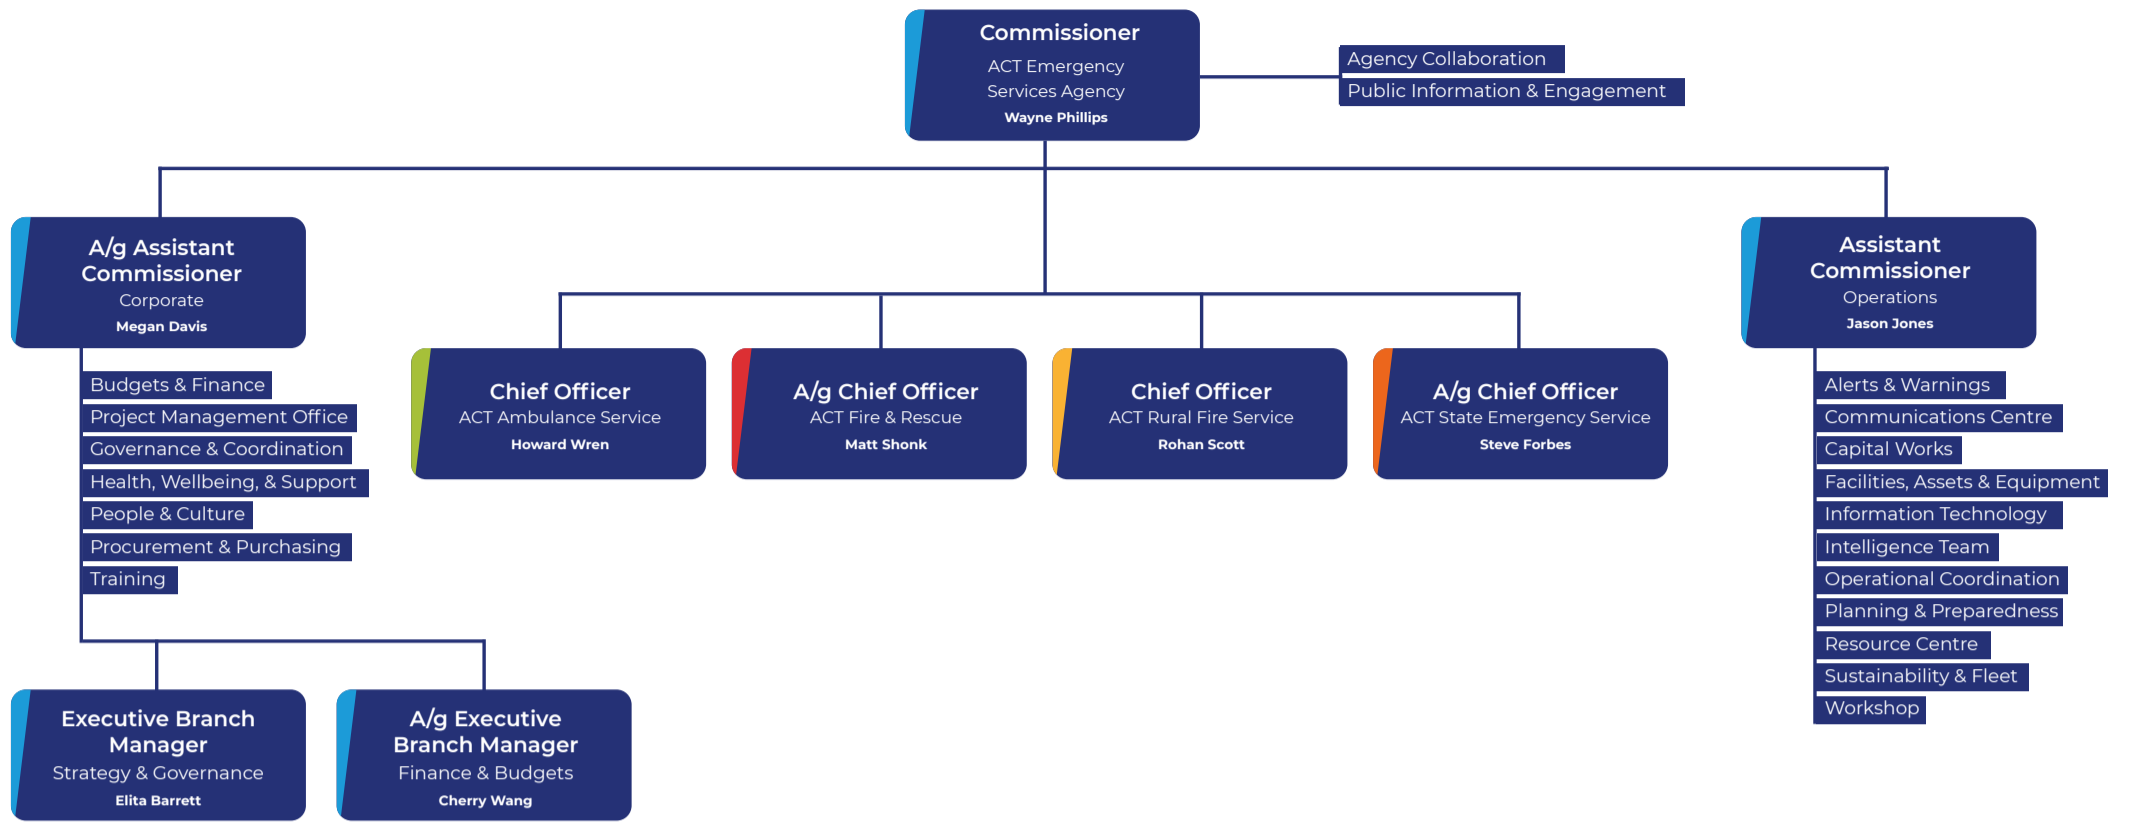

ESA Organisational Structure

As at 13 May 2024.

ACT Ambulance Service

ACT Fire & Rescue

ACT Rural Fire Service

ACT State Emergency Service