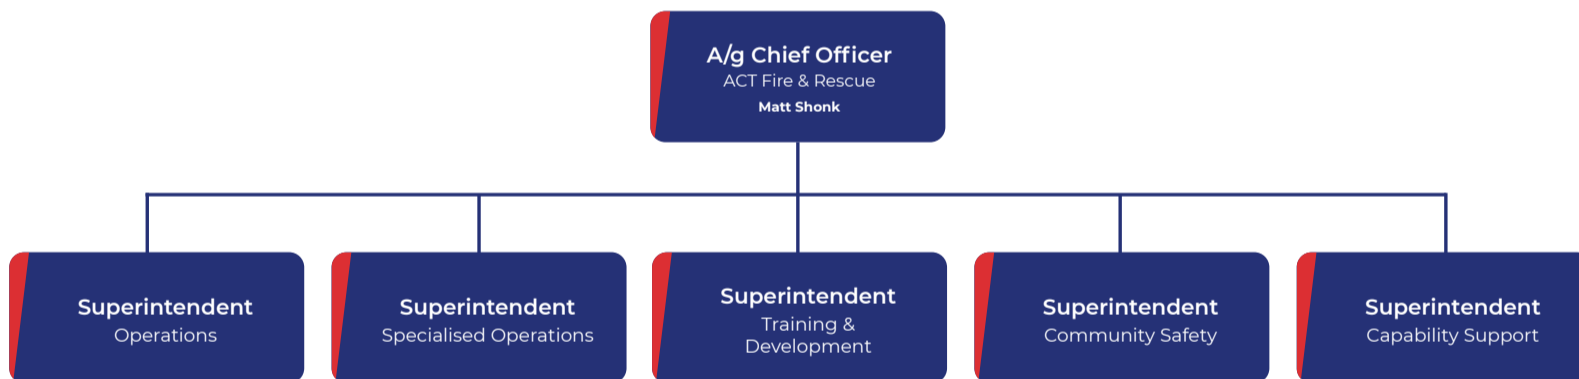

ESA Organisational Structure

As at 13 May 2024.

ACT Ambulance Service

ACT Fire & Rescue

ACT Rural Fire Service

ACT State Emergency Service